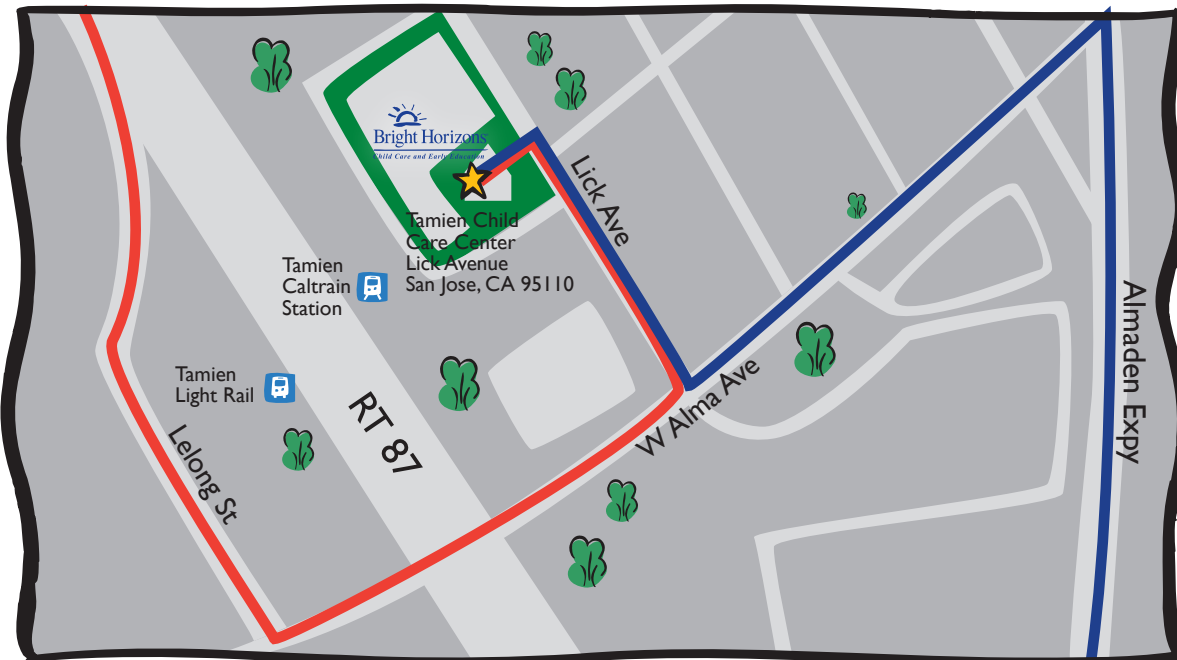

Directions to Bright Horizons®

1197 Lick Avenue, San Jose, CA 95110

The Tamien Early Educational Center is conveniently located in the parking lot of the VTA Lightrail and Caltrain Station.

*If you are coming from North San Jose, take 87 southbound and take the Alma exit. At the exit you will make a left at the stop sign onto Lelong Street and continue until you arrive at Alma Ave. Make a left at Alma Ave, and proceed under the overpass until you come to a stop light and make a left at Lick Avenue. The center will be on the left side in the VTA parking lot.

*If you are coming from South San Jose, take 87 northbound and exit at the Curtner Ave exit. Turn left onto Curtner Ave, follow under the overpass and make a right onto Canoas Garden. Canoas Garden will lead you onto Almaden Expressway. Continue onto Almaden Expressway and then make a left on Alma Ave. Turn right at the stoplight onto Lick Ave. The center will be on the left side in the VTA parking lot.

The front of the center does not face Lick Avenue. The center is located in the VTA parking lot. To see the front of the center you must turn into the VTA parking lot and you will immediately see the Bright Horizons sign.