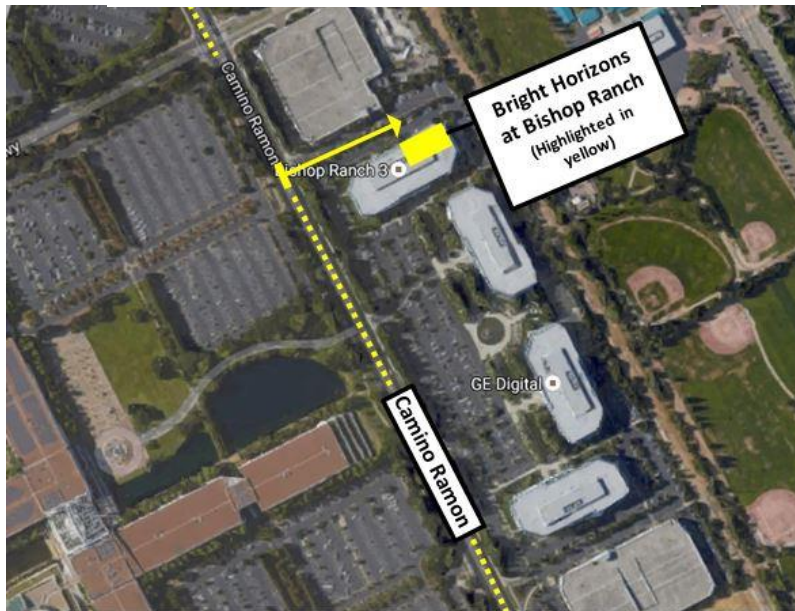

#### **From 680 North**

Take the Bollinger Canyon exit and turn right onto Bollinger Canyon Road. Turn left at the 2<sup>nd</sup> light onto Camino Ramon. Once you turn, you will begin to see signs for Bishop Ranch 3 to the right. Turn into the driveway with the fourth Bishop Ranch 3 sign. (There is a Bright Horizons logo under the sign.) If you reach Executive Parkway, you have gone too far.

Once you enter the driveway, make an immediate right, (you will see a Bright Horizons sign with an arrow directing you to go right) and then a quick left. Continue straight and you will see the center on your right.

Once you enter the driveway, make an immediate right (you will see a Bright Horizons sign with an arrow directing you to go right) and then a quick left. Continue straight and you will see the center on your right.