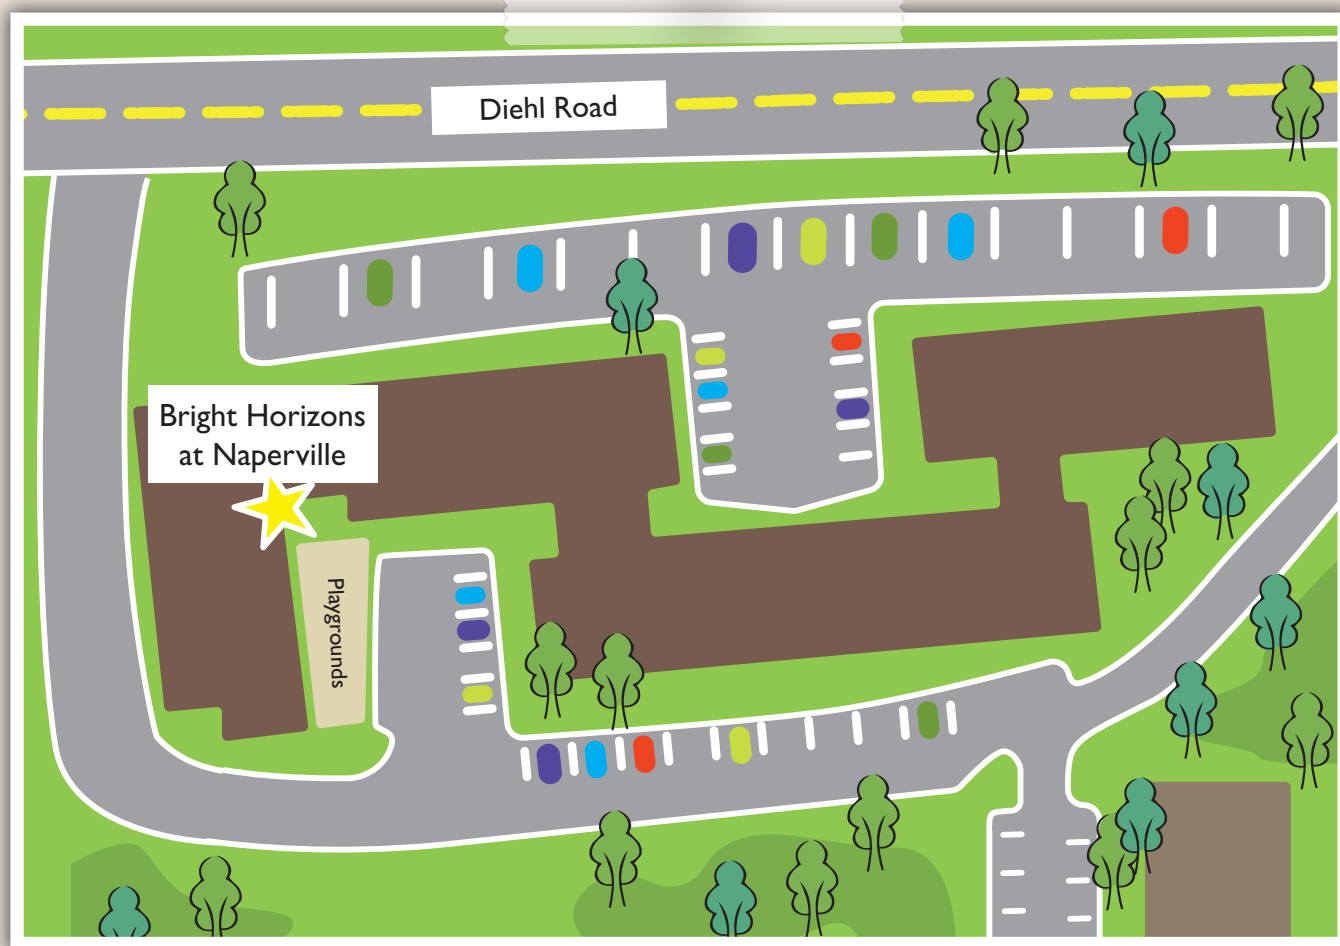

BRIGHT HORIZONS AT NAPERVILLE

550 East Diehl Rd, Naperville, IL 60563

The Bright Horizons at Naperville center is located in the Washington Commons Business Park. The entrance to the center is positioned in the back of the building by the playgrounds and parking lot.

From I-88 East:

Take the exit towards Naperville Road. Turn left on Freedom Drive. Turn right on Diehl Road. The center will be on the left.

From I-88 West:

Take the Winfield Road exit. Turn right on Winfield Road. Turn left on Diehl Road. The center will be on the right.