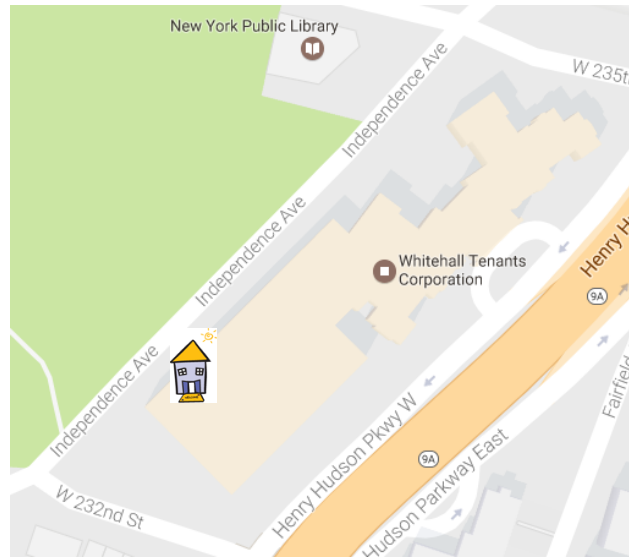

BRIGHT HORIZONS AT RIVERDALE

Come Visit Us!

Center Location and Parking Information

Bright Horizons at Riverdale is attached to the Whitehall apartment building and has its own entrance on the backside of the building located at 3223 Independence Avenue.